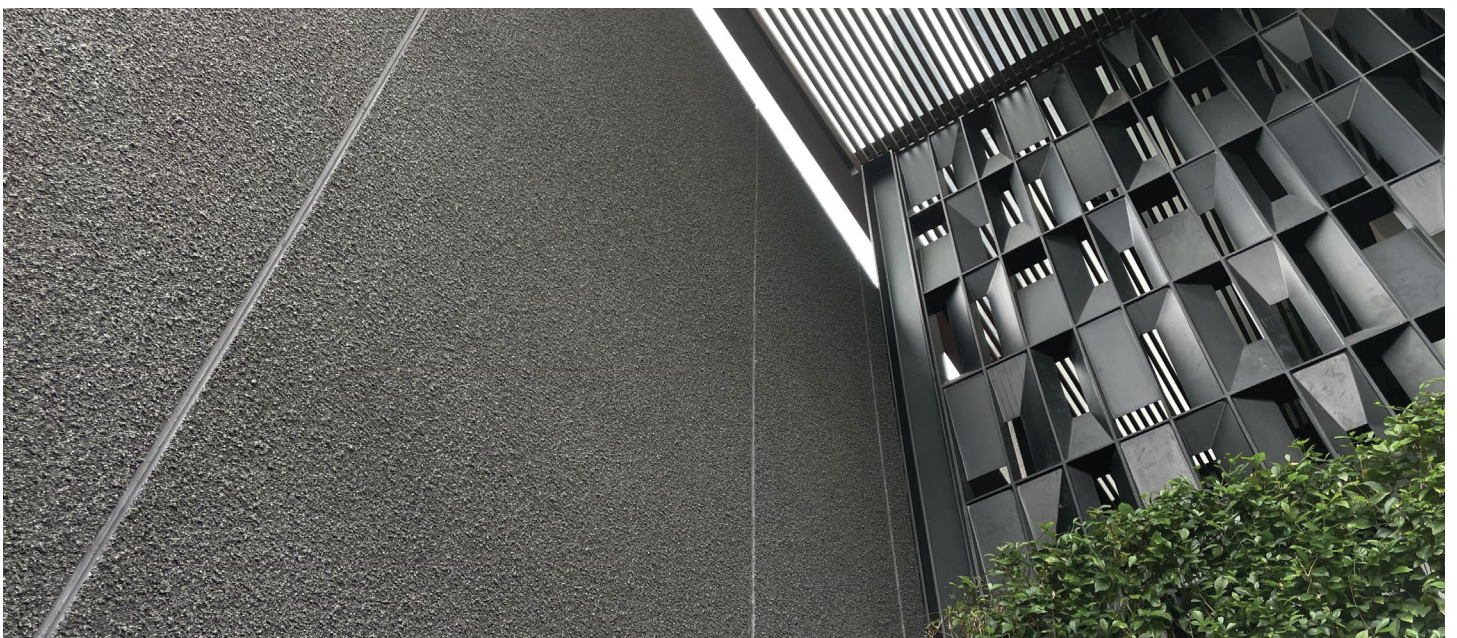

All Colors shown are as close to the actual Masa Silica Stone colors.

Semua warna yang ditunjukkan hampir mirip serupa dengan warna sebenarnya dari cat Masa Silica Stone.