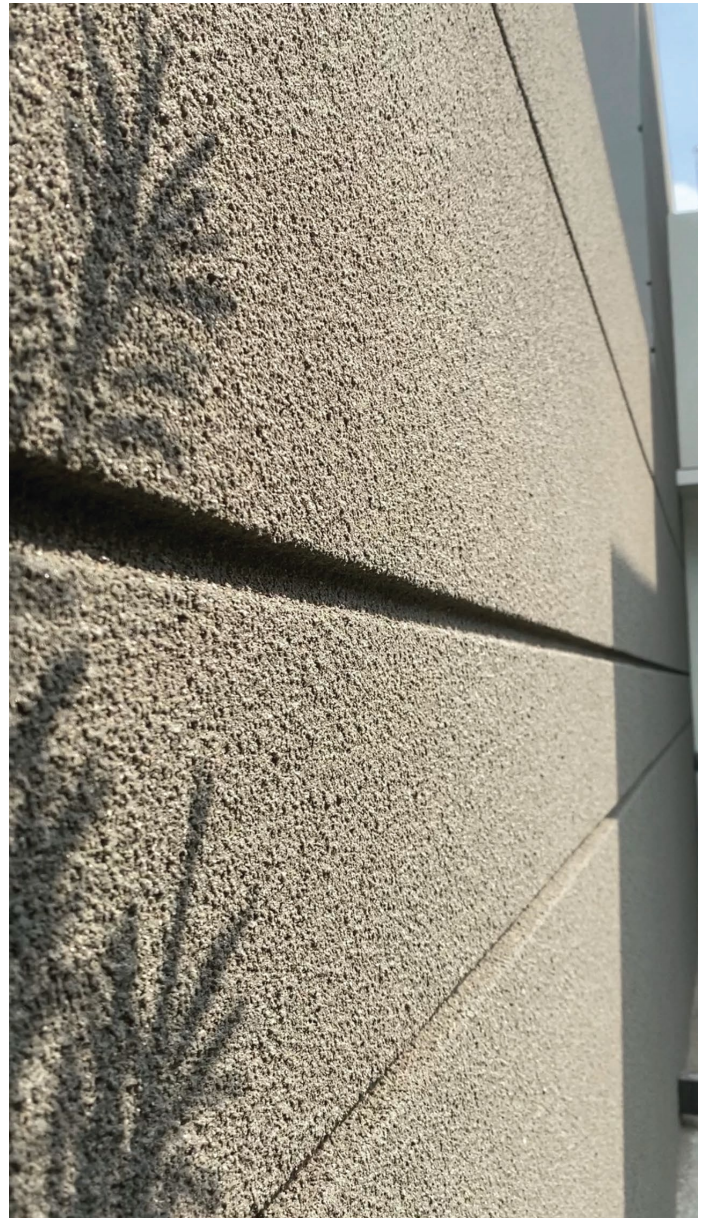

# MASA SILICA STONE RUSTIC

**NATURAL SAND**

**TITANIUM GREY**

**GREY**

**DARK GREY**

**CEMENT GREEN**

**NATURAL BLACK**

All Colors shown are as close to the actual Masa Silica Stone colors.