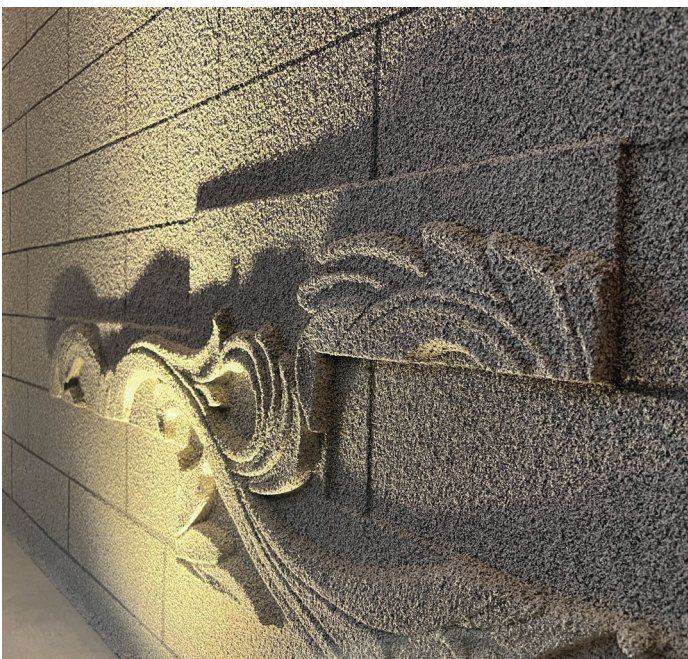

# MASA SILICA STONE RUSTIC

**NATURAL SAND**

**TITANIUM GREY**

**GREY**

**DARK GREY**

**CEMENT GREEN**

**NATURAL BLACK**

All Colors shown are as close to the actual Masa Silica Stone colors.